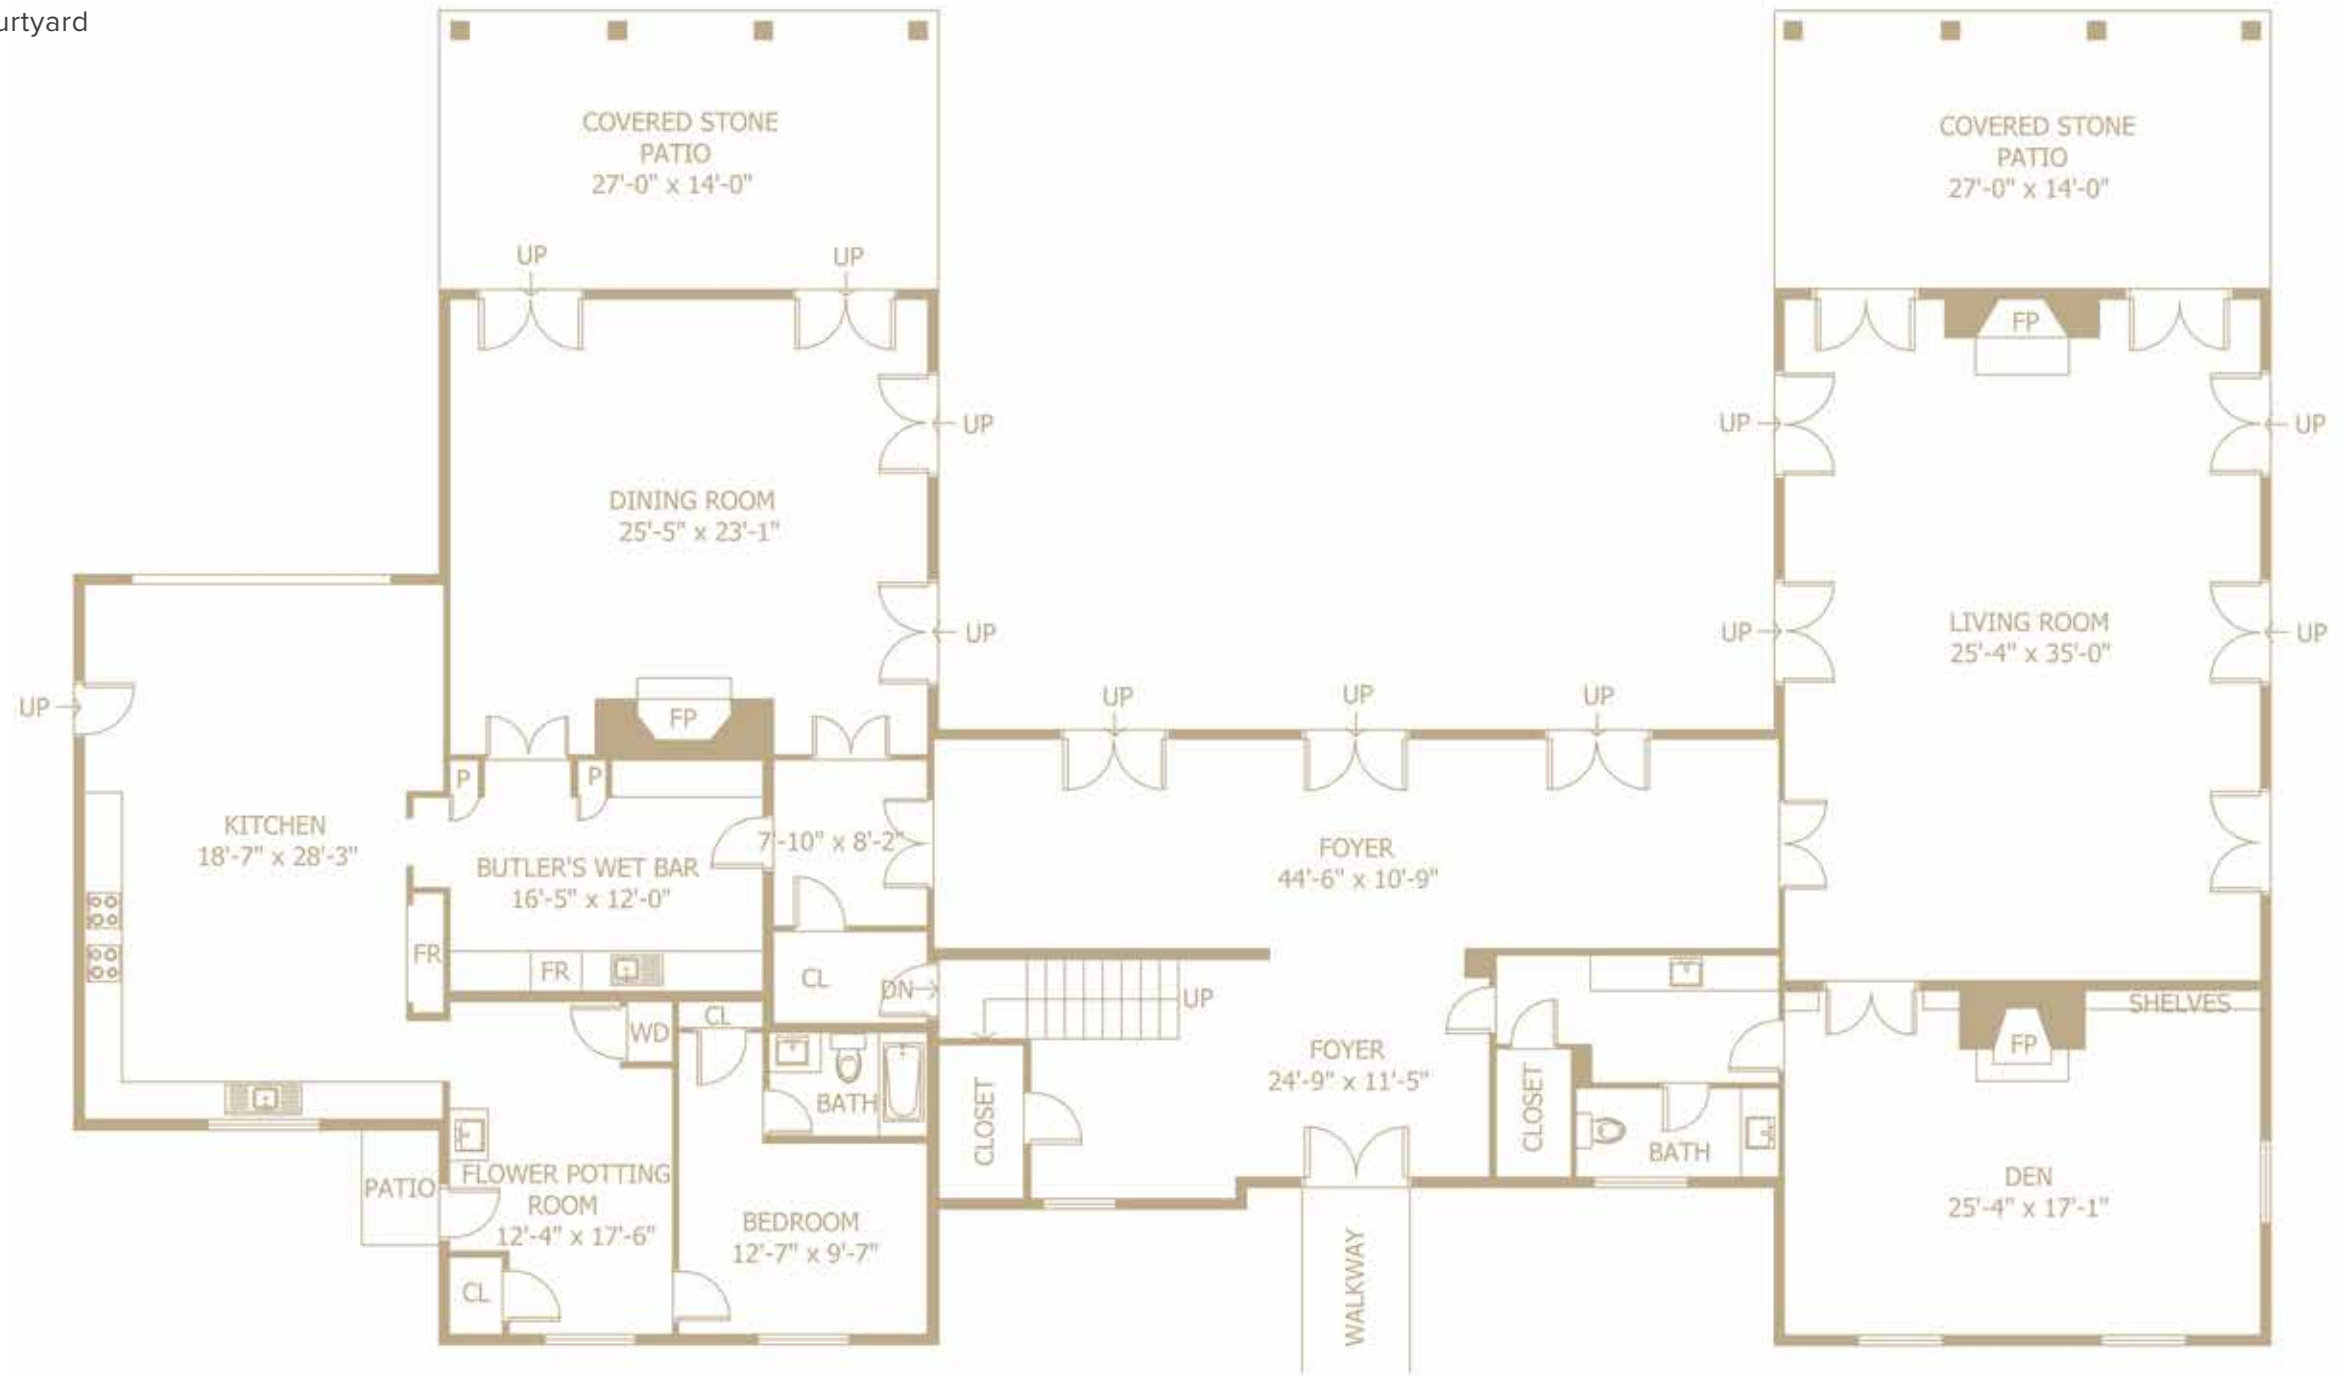

## First Level

- Large Foyer with:
  - 3 Sets French Doors Leading to Back Courtyard
  - Closets
  - Access to Powder Room
- Large Chef's Kitchen
- Butler's Pantry & Wet Bar
- Dining Room with:
  - Fireplace
  - 4 Sets French Doors
- Access to Covered Blue Stone Patio
- Flower Potting Room
- Great Room with:
  - 30' Ceilings
  - Fireplace
  - 7 Sets French Doors
  - Access to Covered Blue Stone Patio
- Den with Built-in Shelves and Fireplace
- Powder Room
- 1 En-Suite Guest Bedroom

## Second Level

- Primary En-Suite with:
  - 2 Walk-in Closets
  - Sitting Room
  - Sitting Room with Fireplace
- Primary Bathroom with:
  - Antique Soaking Tub
  - Shower
  - Dual Vanities
- 1 En-Suite Guest Bedroom
- Office
- 1 Full Bathroom
- 2 Additional Guest Bedrooms